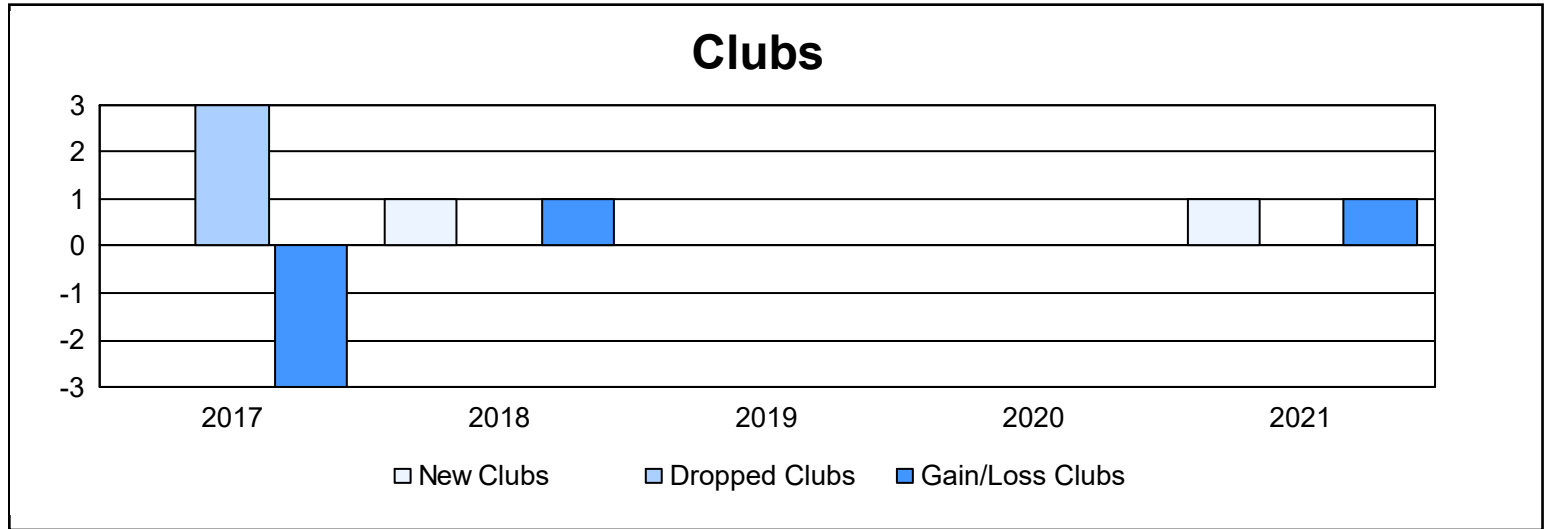

Year	New Clubs	Dropped Clubs	Gain/ Loss Clubs	New Members	Charter Members	Reinstate Members	Transfer Members	Total Member Added	Total Members Dropped	Gain/ Loss Members
2016-2017	0	3	-3	133	1	7	7	148	174	-26
2017-2018	1	0	1	137	25	3	5	170	155	15
2018-2019	0	0	0	123	2	0	4	129	107	22
2019-2020	0	0	0	61	3	3	7	74	133	-59
2020-2021	1	0	1	53	27	0	4	84	121	-37
<b>Average</b>	<b>0</b>	<b>1</b>	<b>0</b>	<b>101</b>	<b>12</b>	<b>3</b>	<b>5</b>	<b>121</b>	<b>138</b>	<b>-17</b>

### Membership Composition June 2021 Cumulative