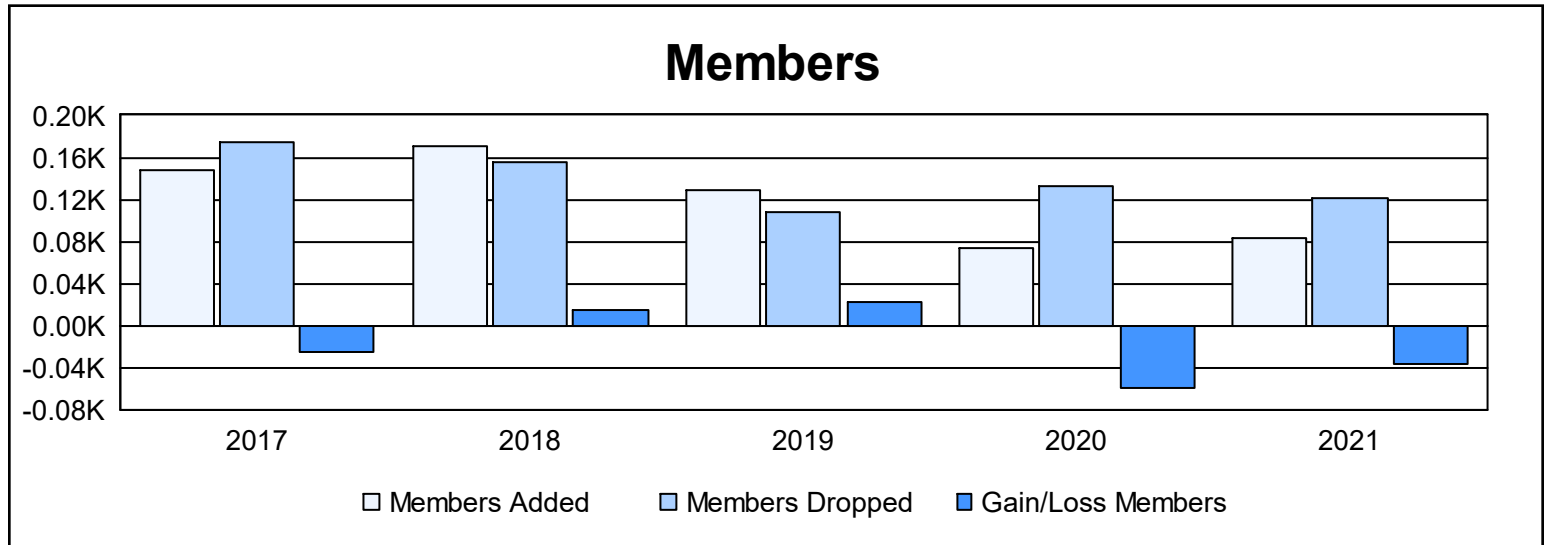

Year	New Clubs	Dropped Clubs	Gain/ Loss Clubs	New Members	Charter Members	Reinstate Members	Transfer Members	Total Member Added	Total Members Dropped	Gain/ Loss Members
2016-2017	0	3	-3	133	1	7	7	148	174	-26
2017-2018	1	0	1	137	25	3	5	170	155	15
2018-2019	0	0	0	123	2	0	4	129	107	22
2019-2020	0	0	0	61	3	3	7	74	133	-59
2020-2021	1	0	1	53	27	0	4	84	121	-37
<b>Average</b>	<b>0</b>	<b>1</b>	<b>0</b>	<b>101</b>	<b>12</b>	<b>3</b>	<b>5</b>	<b>121</b>	<b>138</b>	<b>-17</b>

### Membership Composition June 2021 Cumulative